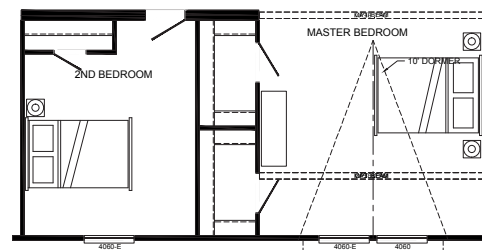

BUCCANEER
HOMES

The Lulamae 6041AFH

1,832 Sq Ft | 3 Beds | 2 Baths | 32x70(66)

AMERICAN
FARM HOUSE
SERIES

OPT. DINING & PORCH

OPT. DOUBLE MASTER CLOSET

The home series and floor plans indicated will vary by retailer and state. Your local Home Center can quote you on specific prices and terms of purchase for specific homes. Buccaneer Homes invests in continuous product and process improvement. All home series, floor plans, specifications, dimension, features, materials, availability, and starting prices shown on this website are artist's renderings or estimates, and are subject to change without notice. Dimensions are nominal and length and width measurements are from exterior wall to exterior wall.