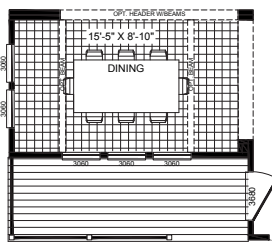

BUCCANEER
HOMES

The Lulamae 6041AFH

1,832 Sq Ft | 3 Beds | 2 Baths | 32x70(66)

AMERICAN
FARM HOUSE
SERIES

OPT. DINING & PORCH

OPT. DOUBLE MASTER CLOSET

The home series and floor plans indicated will vary by retailer and state. Your local Home Center can quote you on specific prices and terms of purchase for specific homes. Buccaneer Homes invests in continuous product and process improvement. All home series, floor plans, specifications, dimension, features, materials, availability, and starting prices shown on this website are artist's renderings or estimates, and are subject to change without notice. Dimensions are nominal and length and width measurements are from exterior wall to exterior wall.