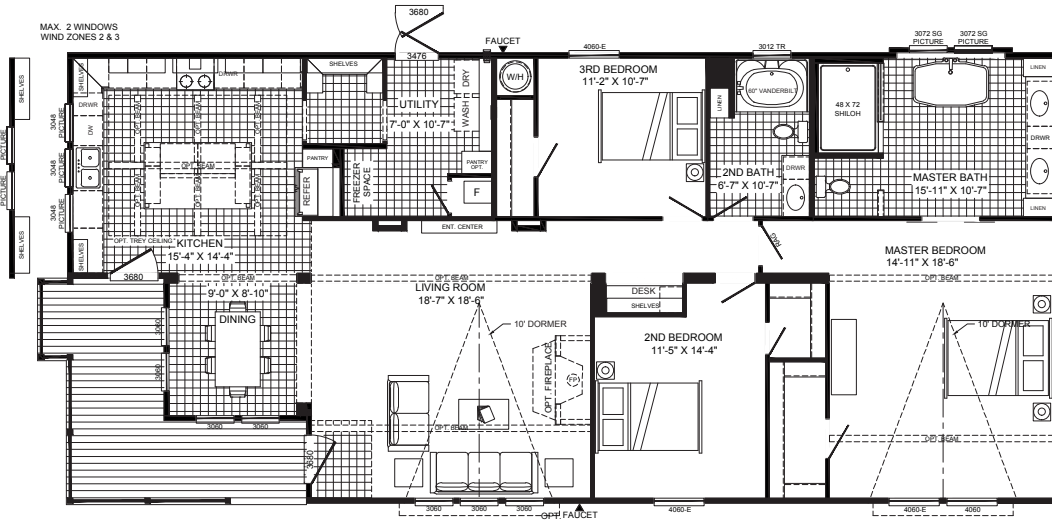

BUCCANEER
HOMES

The Lulamae 6041AFH

1,832 Sq Ft | 3 Beds | 2 Baths | 32x70(66)

AMERICAN
FARM HOUSE
SERIES

OPT. DINING & PORCH

OPT. DOUBLE MASTER CLOSET

The home series and floor plans indicated will vary by retailer and state. Your local Home Center can quote you on specific prices and terms of purchase for specific homes. Buccaneer Homes invests in continuous product and process improvement. All home series, floor plans, specifications, dimension, features, materials, availability, and starting prices shown on this website are artist's renderings or estimates, and are subject to change without notice. Dimensions are nominal and length and width measurements are from exterior wall to exterior wall.