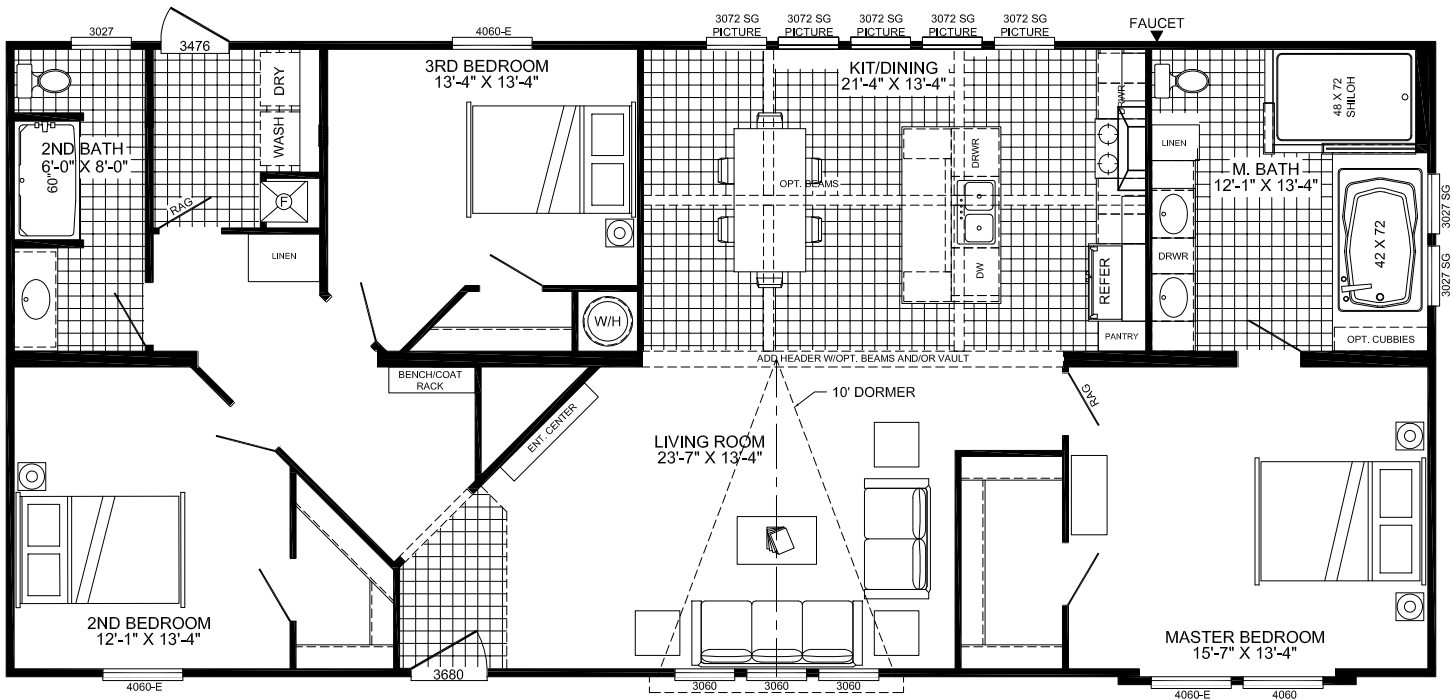

BUCCANEER
HOMES

The Avalyn 5039AFH

1,600 Sq Ft | 3 Beds | 2 Baths | 28x64(60)

AMERICAN
FARM HOUSE
SERIES

The home series and floor plans indicated will vary by retailer and state. Your local Home Center can quote you on specific prices and terms of purchase for specific homes. Buccaneer Homes invests in continuous product and process improvement. All home series, floor plans, specifications, dimension, features, materials, availability, and starting prices shown on this website are artist's renderings or estimates, and are subject to change without notice. Dimensions are nominal and length and width measurements are from exterior wall to exterior wall.