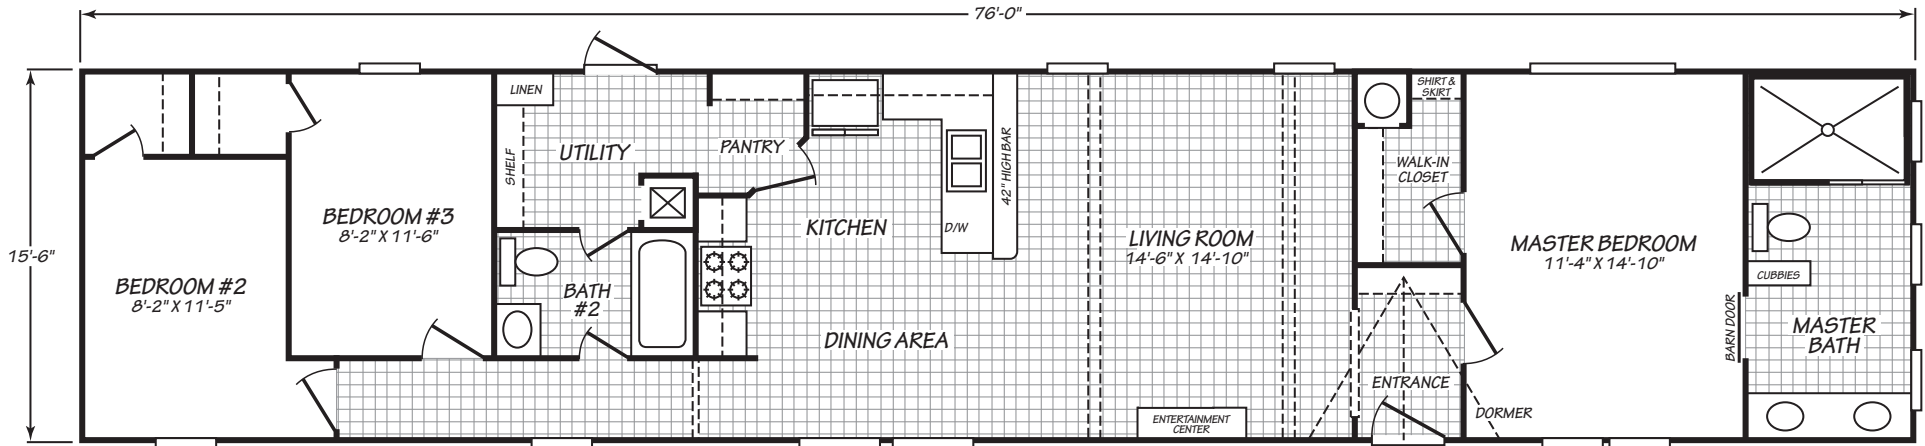

# CANYON LAKE

OPT. TWO BEDROOM

## MODEL 16763Y

3 Bedroom • 2 Bath • 1,178 Square Feet

©2018 FLEETWOOD HOMES INC. ALL RIGHTS RESERVED

Important: Because we continually update and modify our products, it is important for you to know that our brochures and literature are for illustrative purposes only. **ILLUSTRATIONS MAY SHOW OPTIONAL FEATURES.** All information contained herein may vary from the actual home we build. Dimensions are nominal length and width measurements are from exterior wall to exterior wall. We reserve the right to make changes at any time, without notice or obligation, in prices, colors, materials, specifications, features and models. Please check with your retailer for specific information about the home you select.