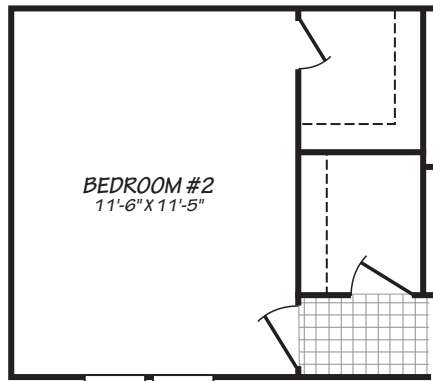

# CANYON LAKE

OPT. TWO BEDROOM

## MODEL 16763Y

3 Bedroom • 2 Bath • 1,178 Square Feet

©2018 FLEETWOOD HOMES INC. ALL RIGHTS RESERVED

Important: Because we continually update and modify our products, it is important for you to know that our brochures and literature are for illustrative purposes only. **ILLUSTRATIONS MAY SHOW OPTIONAL FEATURES.** All information contained herein may vary from the actual home we build. Dimensions are nominal length and width measurements are from exterior wall to exterior wall. We reserve the right to make changes at any time, without notice or obligation, in prices, colors, materials, specifications, features and models. Please check with your retailer for specific information about the home you select.