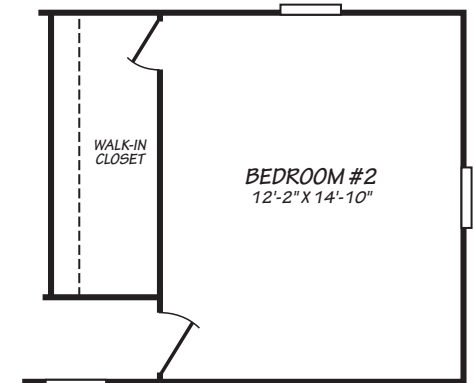

CANYON LAKE

OPT. TWO BEDROOM

MODEL 16763K

3 Bedroom • 2 Bath • 1,178 Square Feet

©2018 FLEETWOOD HOMES INC. ALL RIGHTS RESERVED

Important: Because we continually update and modify our products, it is important for you to know that our brochures and literature are for illustrative purposes only. **ILLUSTRATIONS MAY SHOW OPTIONAL FEATURES.** All information contained herein may vary from the actual home we build. Dimensions are nominal length and width measurements are from exterior wall to exterior wall. We reserve the right to make changes at any time, without notice or obligation, in prices, colors, materials, specifications, features and models. Please check with your retailer for specific information about the home you select.