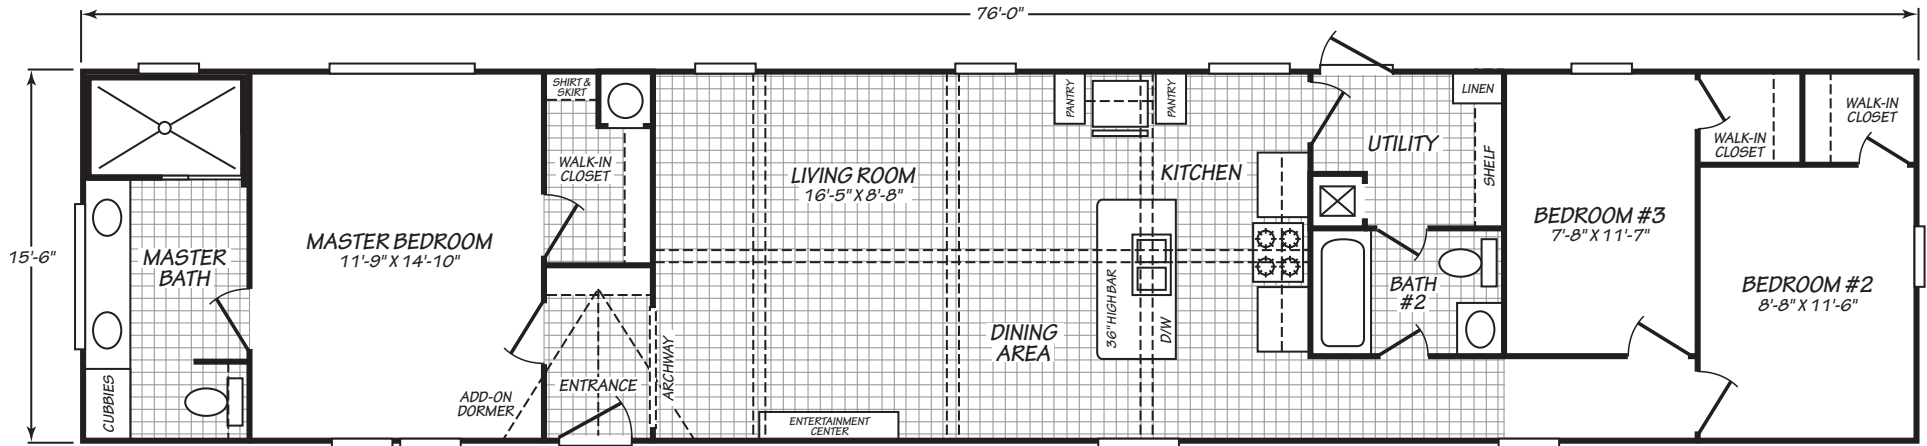

CANYON LAKE

OPT. TWO BEDROOM

MODEL 16763K

3 Bedroom • 2 Bath • 1,178 Square Feet

©2018 FLEETWOOD HOMES INC. ALL RIGHTS RESERVED

Important: Because we continually update and modify our products, it is important for you to know that our brochures and literature are for illustrative purposes only. **ILLUSTRATIONS MAY SHOW OPTIONAL FEATURES.** All information contained herein may vary from the actual home we build. Dimensions are nominal length and width measurements are from exterior wall to exterior wall. We reserve the right to make changes at any time, without notice or obligation, in prices, colors, materials, specifications, features and models. Please check with your retailer for specific information about the home you select.