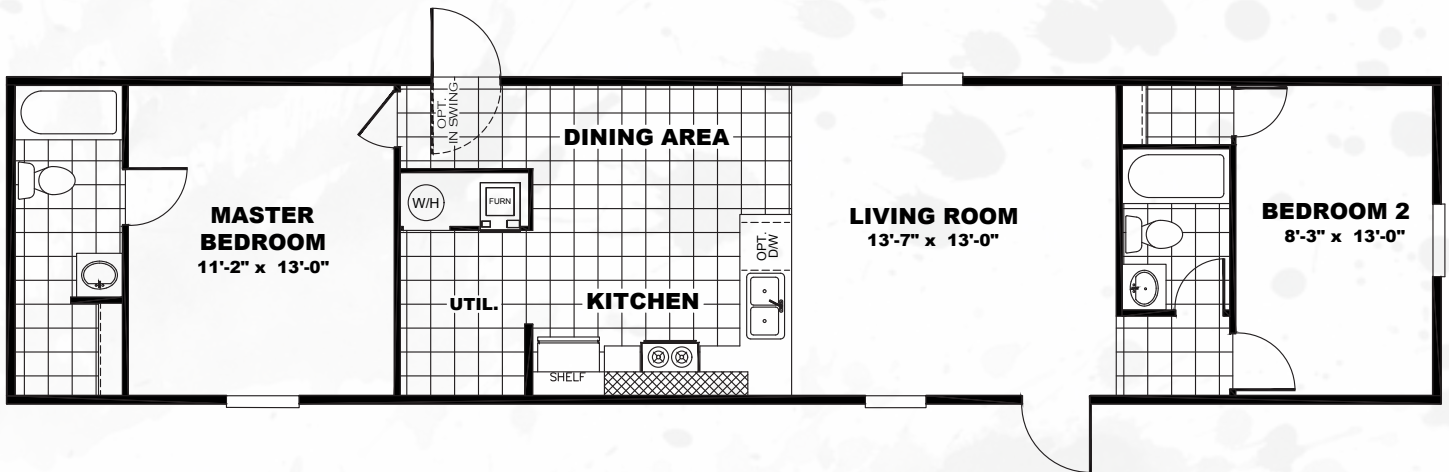

DELIGHT

TRR14602A

820 sq ft // 2 beds // 2 baths

The home series and floor plans shown all have starting prices within the price range indicated. Your local Home Center can quote you specific prices and terms of purchase for specific homes. TRU invests in continuous product and process improvement. All home series, floor plans, specifications, dimensions, features, materials, availability, and starting prices shown are artist's renderings or estimates and are subject to change without notice or obligation. Dimensions are nominal and length and width measurements are from exterior wall to exterior wall. Starting prices include the home only, plus typical delivery and installation. Starting prices do not include other costs such as taxes, title fees, insurance premiums, filing or recording fees, land or improvements to the land, optional home features, optional delivery or installation services, wheels and axles, community or homeowner association fees, or any other items not shown on your Retailer Closing Agreement and related documents (your RCA). Your RCA will show the details of your purchase. 2011 TRU. All rights reserved.