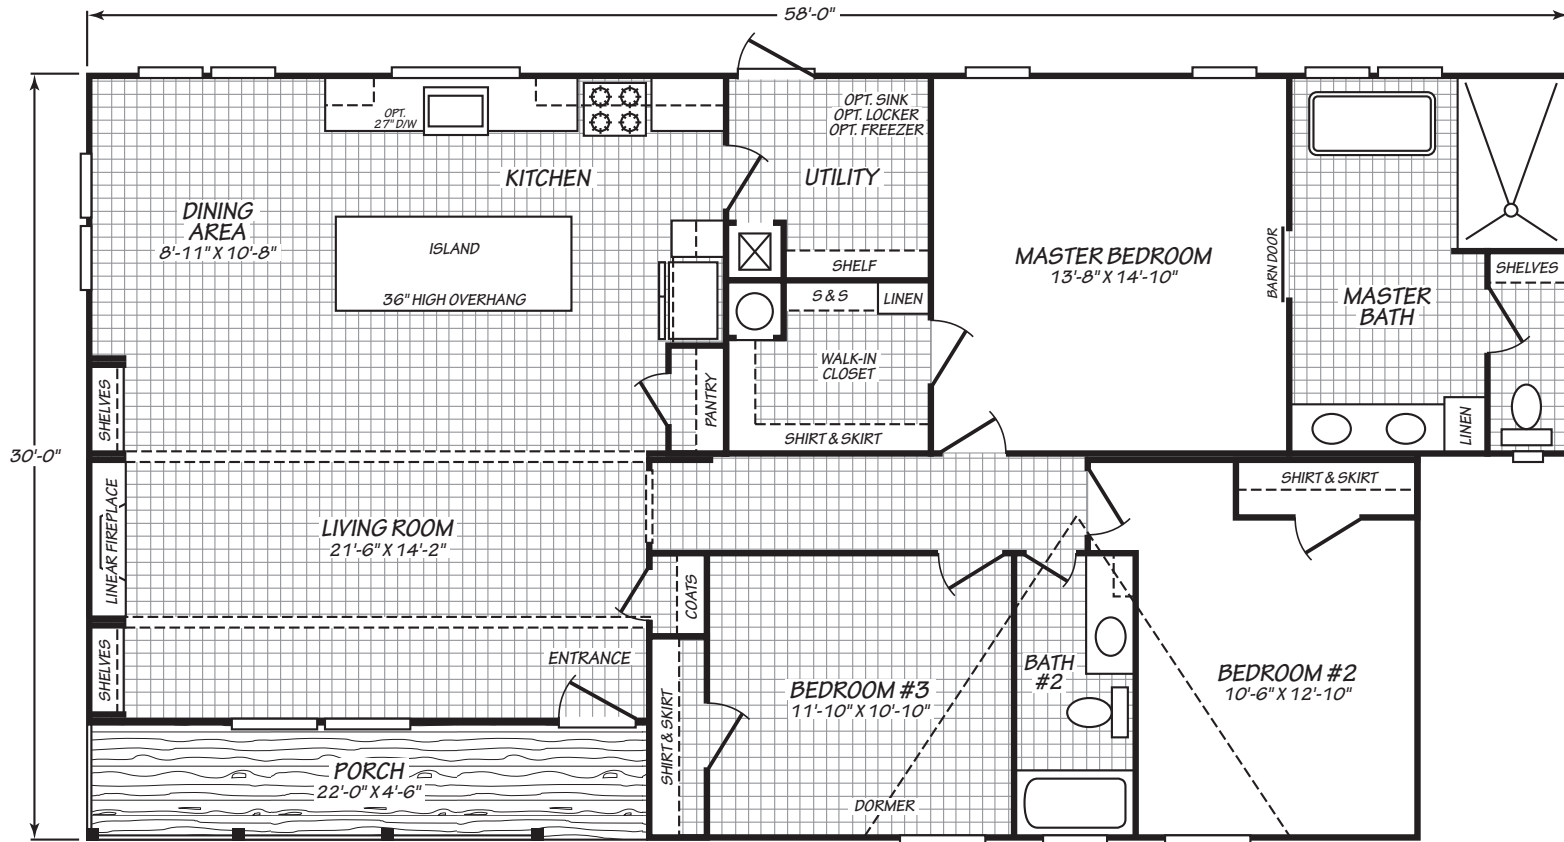

CANYON LAKE

MODEL 32583H

3 Bedroom • 2 Bath • 1,551 Square Feet

©2019 FLEETWOOD HOMES INC. ALL RIGHTS RESERVED

Important: Because we continually update and modify our products, it is important for you to know that our brochures and literature are for illustrative purposes only. **ILLUSTRATIONS MAY SHOW OPTIONAL FEATURES.** All information contained herein may vary from the actual home we build. Dimensions are nominal length and width measurements are from exterior wall to exterior wall. We reserve the right to make changes at any time, without notice or obligation, in prices, colors, materials, specifications, features and models. Please check with your retailer for specific information about the home you select.