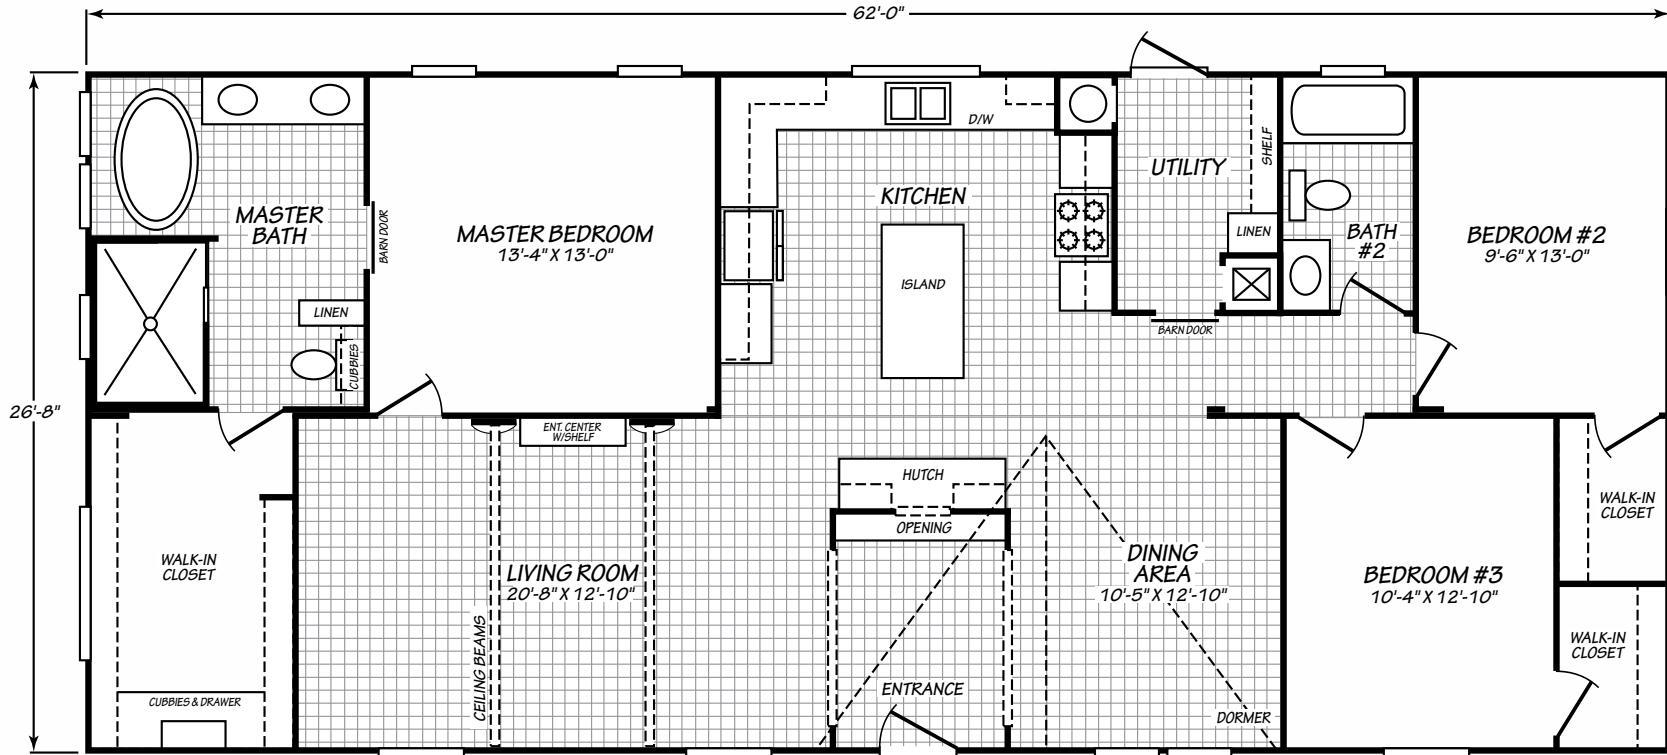

CANYON LAKE

MODEL 28623G

3 Bedroom • 2 Bath • 1,652 Square Feet

©2019 FLEETWOOD HOMES INC. ALL RIGHTS RESERVED

Important: Because we continually update and modify our products, it is important for you to know that our brochures and literature are for illustrative purposes only. **ILLUSTRATIONS MAY SHOW OPTIONAL FEATURES.** All information contained herein may vary from the actual home we build. Dimensions are nominal length and width measurements are from exterior wall to exterior wall. We reserve the right to make changes at any time, without notice or obligation, in prices, colors, materials, specifications, features and models. Please check with your retailer for specific information about the home you select.