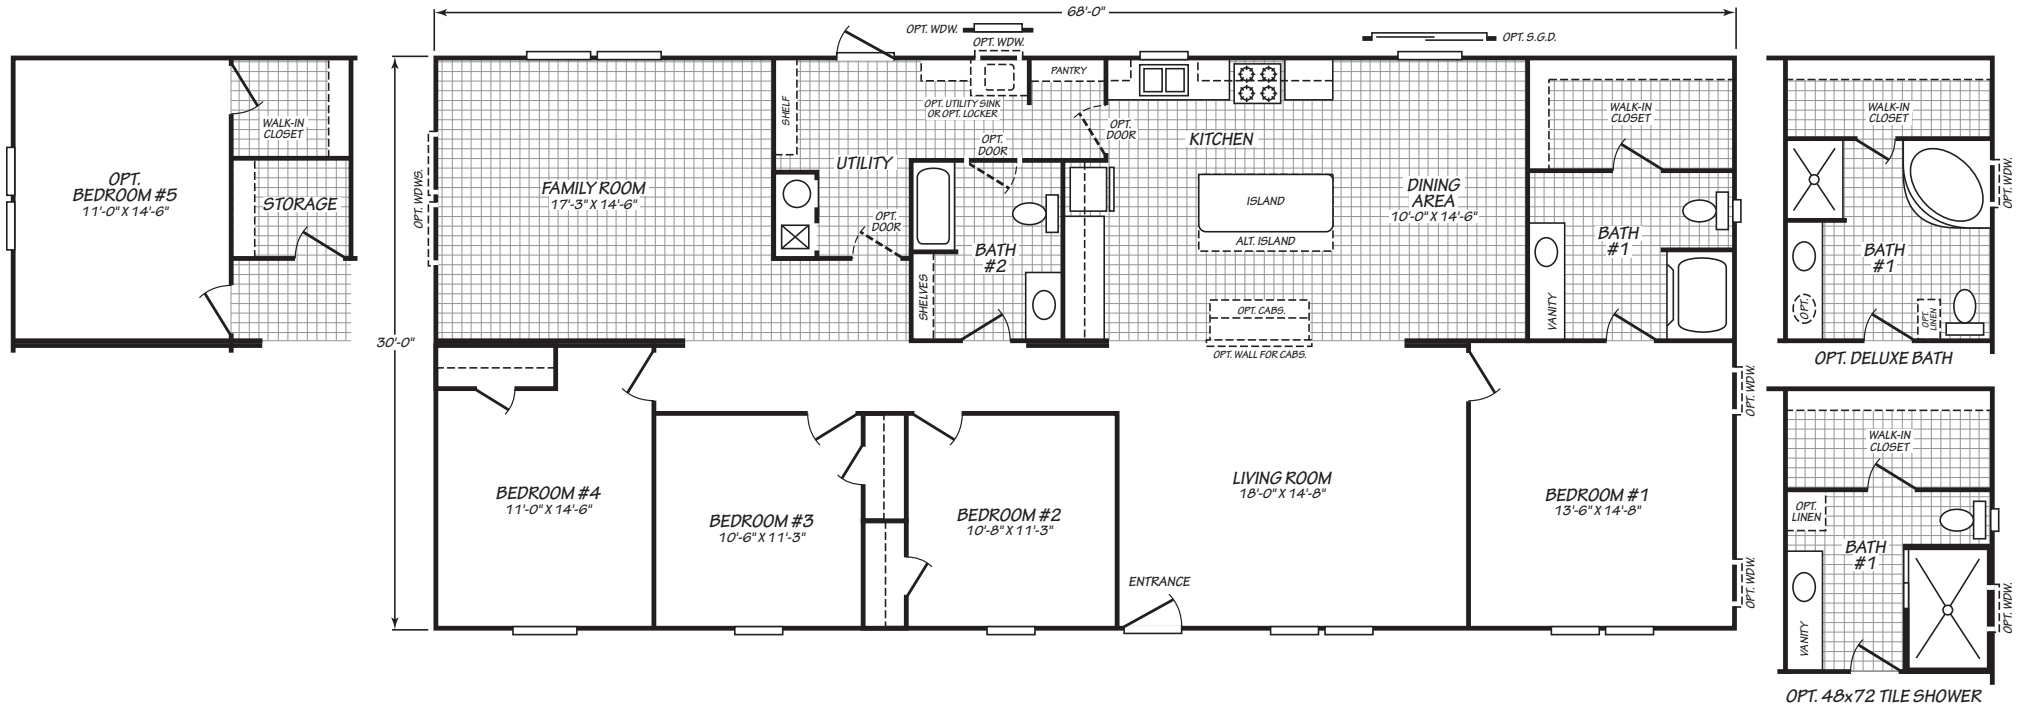

SANDALWOOD XL

MODEL 32684X

4 Bedroom • 2 Bath • 2,040 Square Feet

©2019 FLEETWOOD HOMES INC. ALL RIGHTS RESERVED

Important: Because we continually update and modify our products, it is important for you to know that our brochures and literature are for illustrative purposes only. **ILLUSTRATIONS MAY SHOW OPTIONAL FEATURES.** All information contained herein may vary from the actual home we build. Dimensions are nominal length and width measurements are from exterior wall to exterior wall. We reserve the right to make changes at any time, without notice or obligation, in prices, colors, materials, specifications, features and models. Please check with your retailer for specific information about the home you select.