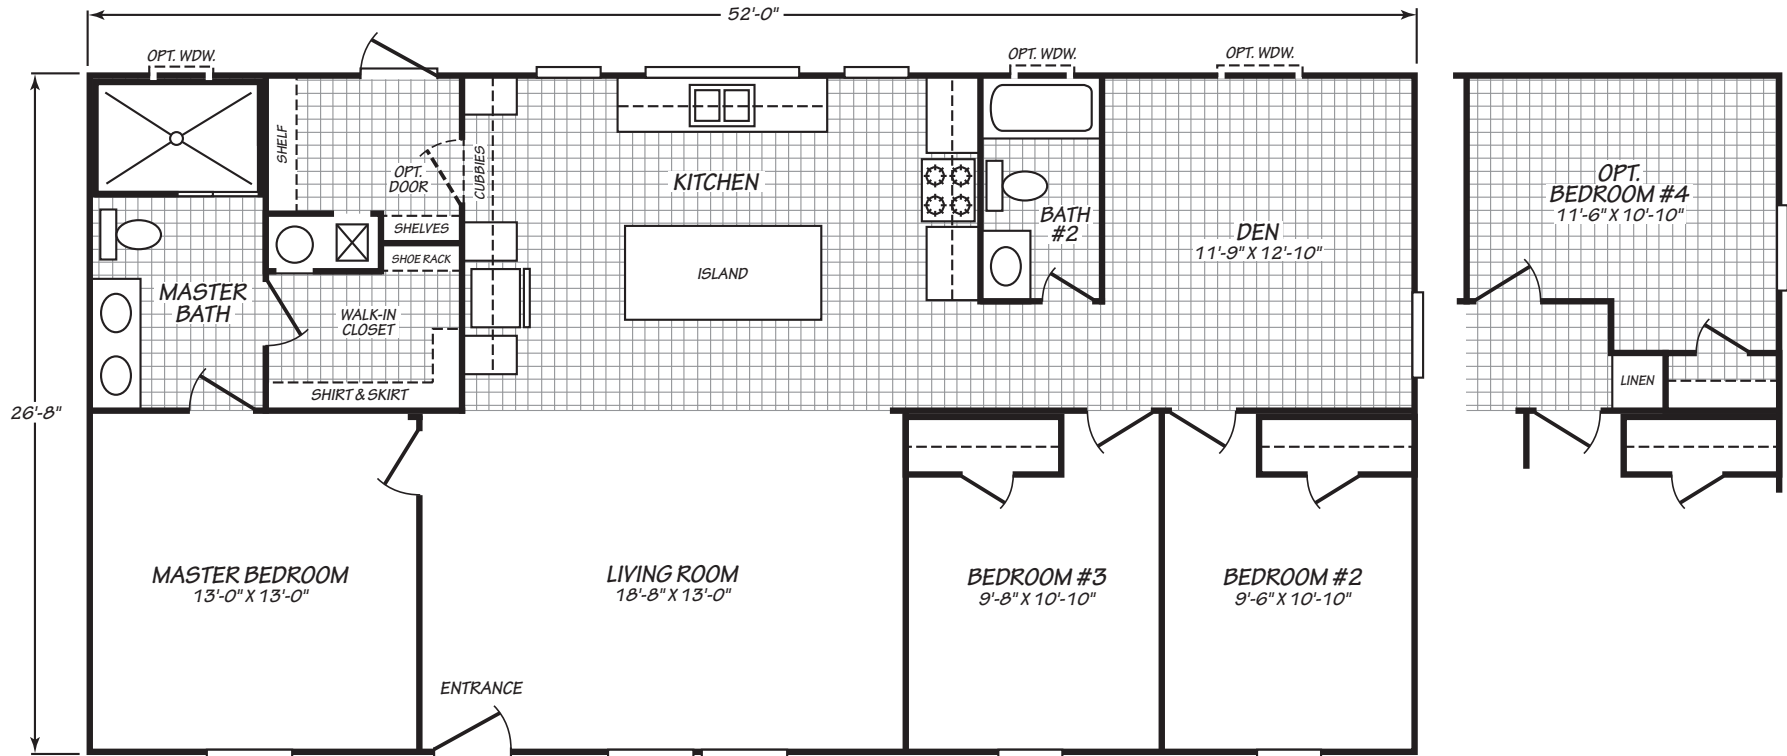

SANDALWOOD XL

MODEL 28523L

3 Bedroom • 2 Bath • 1,386 Square Feet

©2018 FLEETWOOD HOMES INC. ALL RIGHTS RESERVED

Important: Because we continually update and modify our products, it is important for you to know that our brochures and literature are for illustrative purposes only. **ILLUSTRATIONS MAY SHOW OPTIONAL FEATURES.** All information contained herein may vary from the actual home we build. Dimensions are nominal length and width measurements are from exterior wall to exterior wall. We reserve the right to make changes at any time, without notice or obligation, in prices, colors, materials, specifications, features and models. Please check with your retailer for specific information about the home you select.